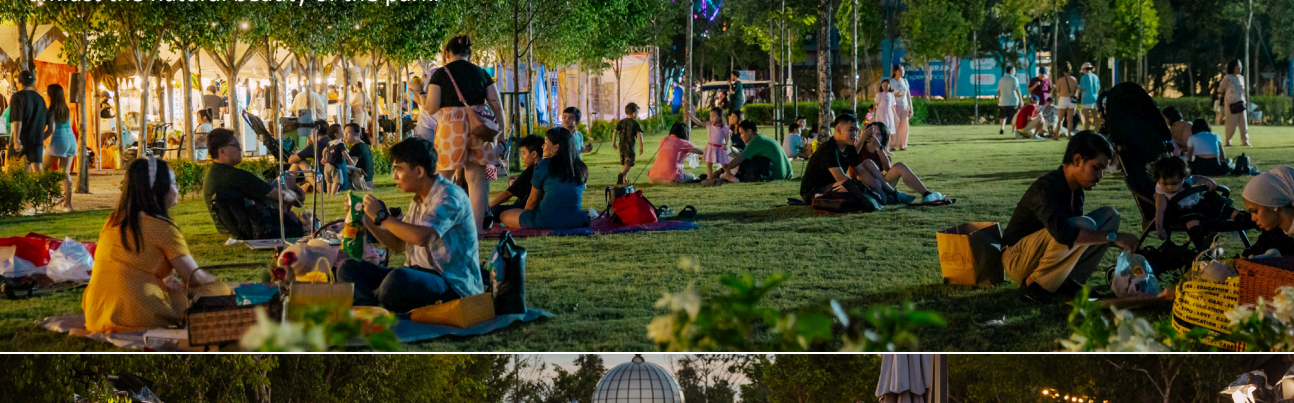

Live performances

Live performances during International Day of Biological Diversity serve as a placemaking at Townsquare Park. These activations create a vibrant atmosphere, enriching the visitor experience.